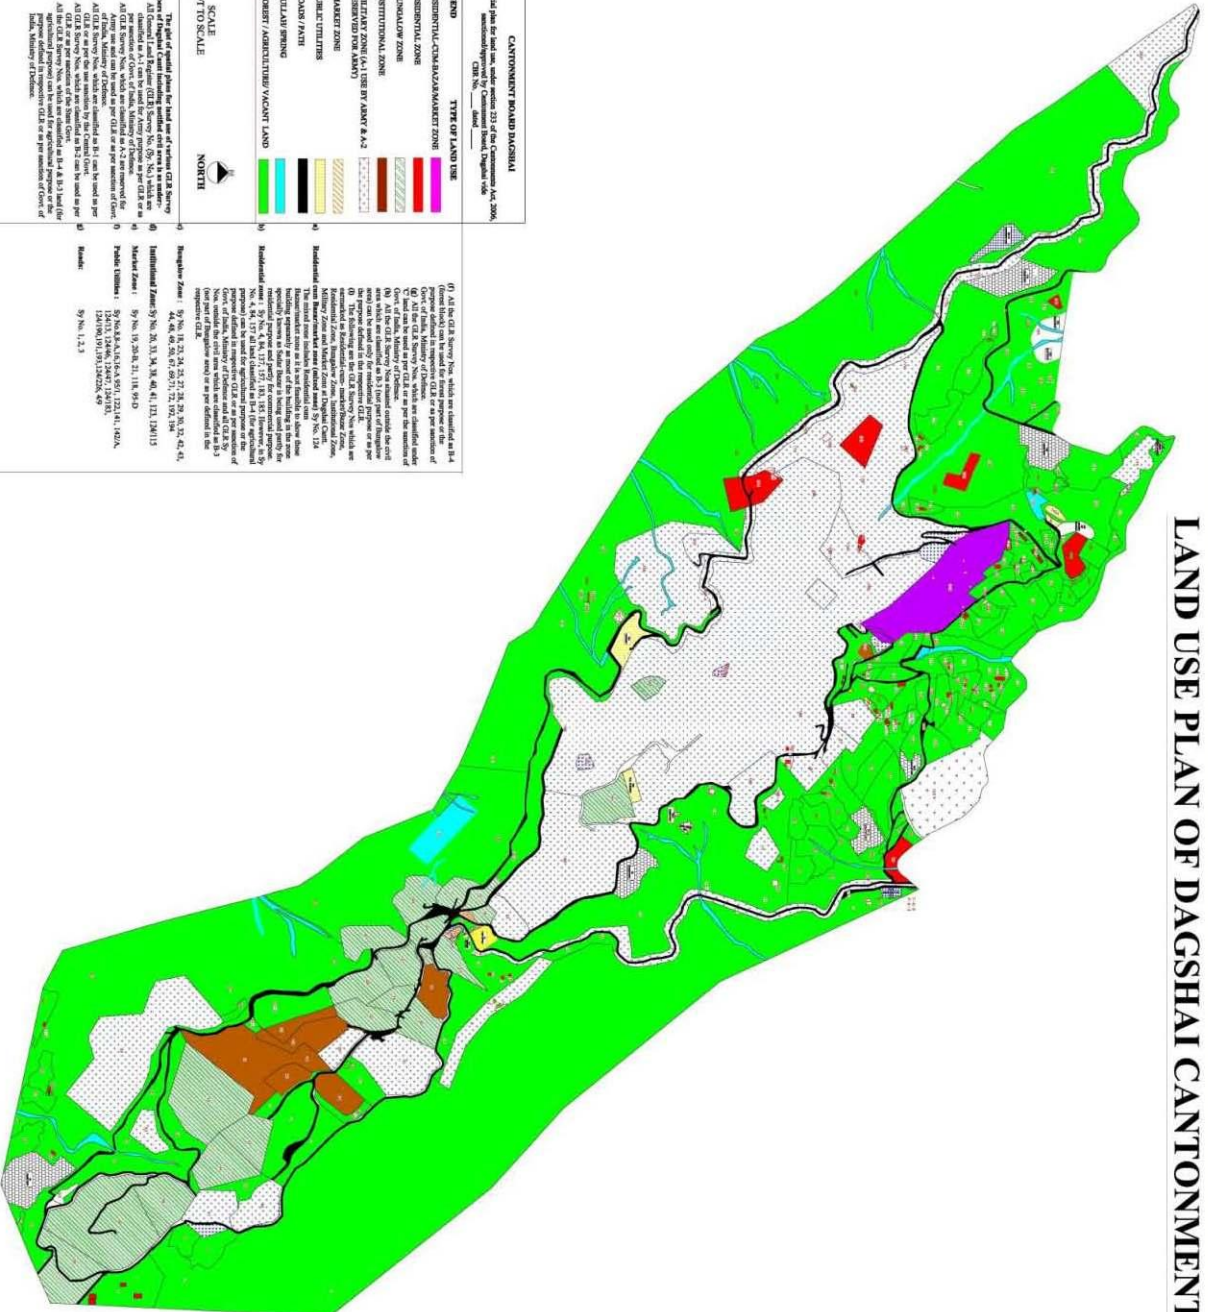

LAND USE PLAN OF DAGSHAI CANTONMENT

CANTONMENT BOARD DAKSHINA

SCALE
NOT TO SCALE

NORTH